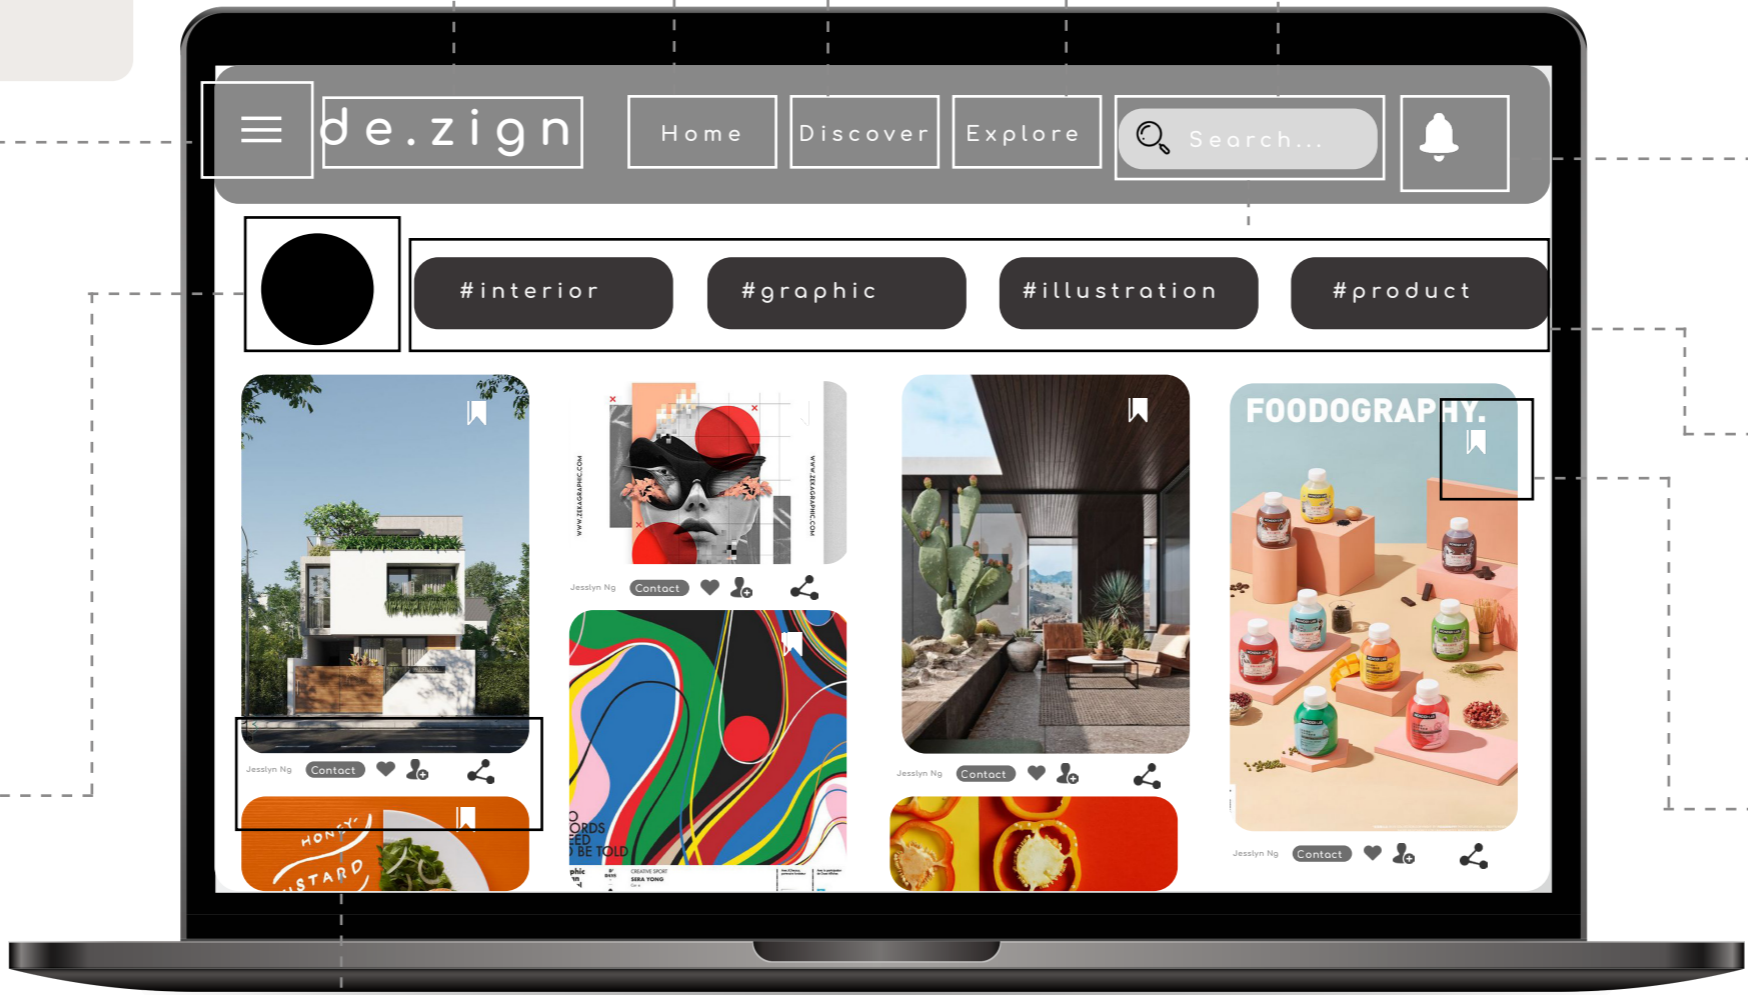

Home : It will go directly to your profile layout.

Discover : It will show the list of companies that you want based on the location and categories.

Explore : It will go to the on going project that has been discussed with the chosen companies.

Search : If you already know what you want to look for, just simply search it and it will go to the page.

Homepage : It will directly go to the homepage (same like pictures below). it also showcase the projects that has been done by the companies based on the quick surveys that have been filled by client.

- About de.zign
- Help
- Setting
- Advertise

It shows the information about de.zign, help desk, and setting where they can adjust the font size, language.

Notification button, to notify the users if there are actions that have happened in your profile or if there is someone contacting you.

Varies of categories of content that you can choose to change your homepage feeds.

Saved button, post that you have saved will go directly to your save page on your profile.

-
-
-

Story mode : You can upload your story (information tha you want to share with your fol-lowers. Client also can see the stories of companies that they have been followed.