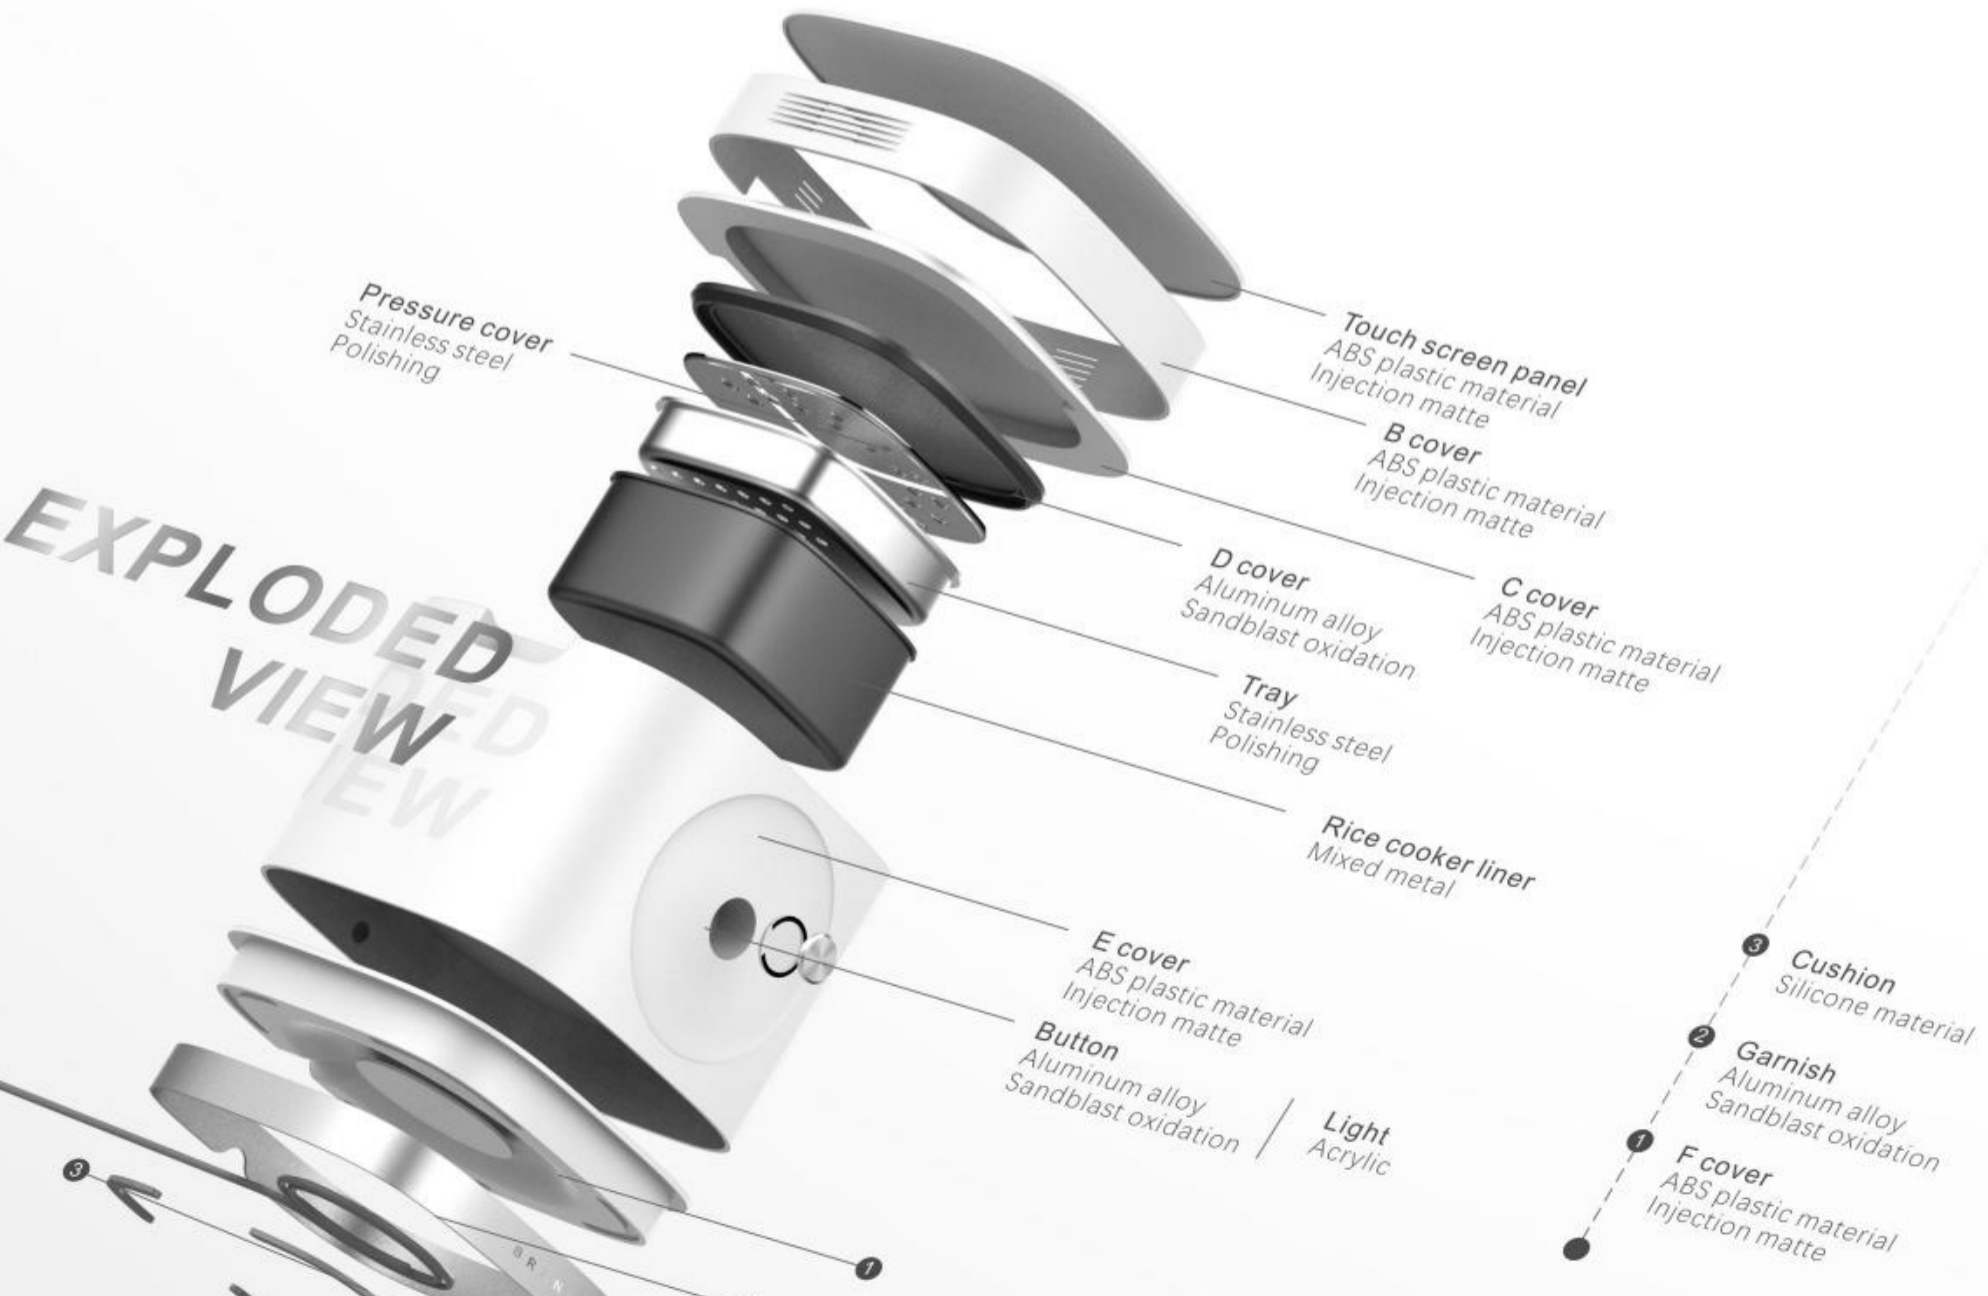

でんきがま

PERSONAL ■ RICE COOKER

Convenient for workers' healthy meals lunchbox design

でんきがま

PERSONAL ■
RICE COOKER

Convenient for workers' healthy
meals lunchbox design

NEW
Interaction

AI +

New voice interaction, change the traditional kitchen
experience, more intelligent, more sanitary, more
efficient.

LUNCH BOX DESIGN

The inner pot of the rice cooker can become a lunch box with good heat preservation. This design not only simplifies the use of tableware but also saves a lot of cleaning work.

Hidden bottom design

Convenient for workers' healthy meals
Lunchbox design