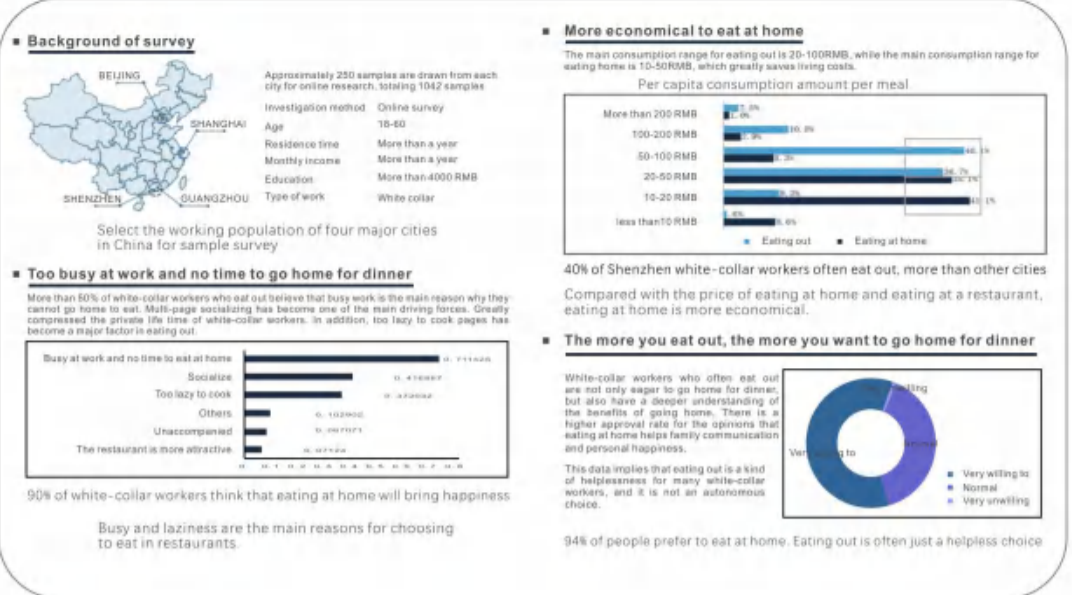

でんきがま

PERSONAL ■ RICE COOKER

Convenient for workers' healthy meals lunchbox design

でんきがま

PERSONAL ■
RICE COOKER

Convenient for workers' healthy
meals lunchbox design

NEW
Interaction

AI +

New voice interaction, change the traditional kitchen
experience, more intelligent, more sanitary, more
efficient.

LUNCH BOX DESIGN

The inner pot of the rice cooker can become a lunch box with good heat preservation. This design not only simplifies the use of tableware but also saves a lot of cleaning work.

Hidden bottom design

Convenient for workers' healthy meals
Lunchbox design