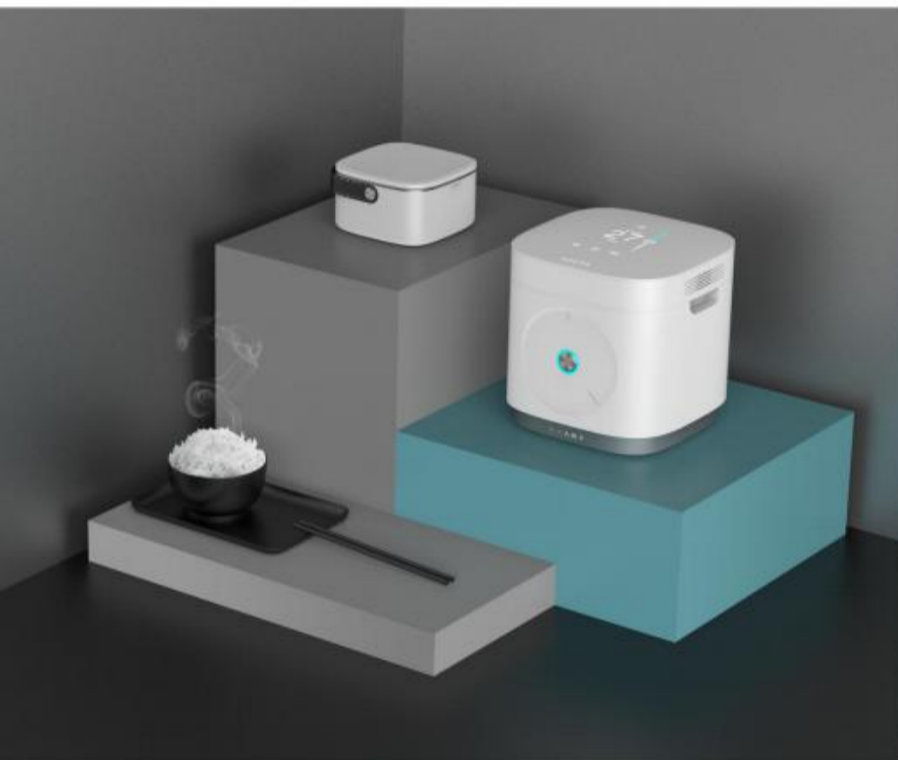

でんきがま

PERSONAL ■ RICE COOKER

Convenient for workers' healthy meals lunchbox design

でんきがま

PERSONAL ■
RICE COOKER

Convenient for workers' healthy
meals lunchbox design

NEW
Interaction

AI +

New voice interaction, change the traditional kitchen
experience, more intelligent, more sanitary, more
efficient.

LUNCH BOX DESIGN

The inner pot of the rice cooker can become a lunch box with good heat preservation. This design not only simplifies the use of tableware but also saves a lot of cleaning work.

Hidden bottom design

Convenient for workers' healthy meals
Lunchbox design