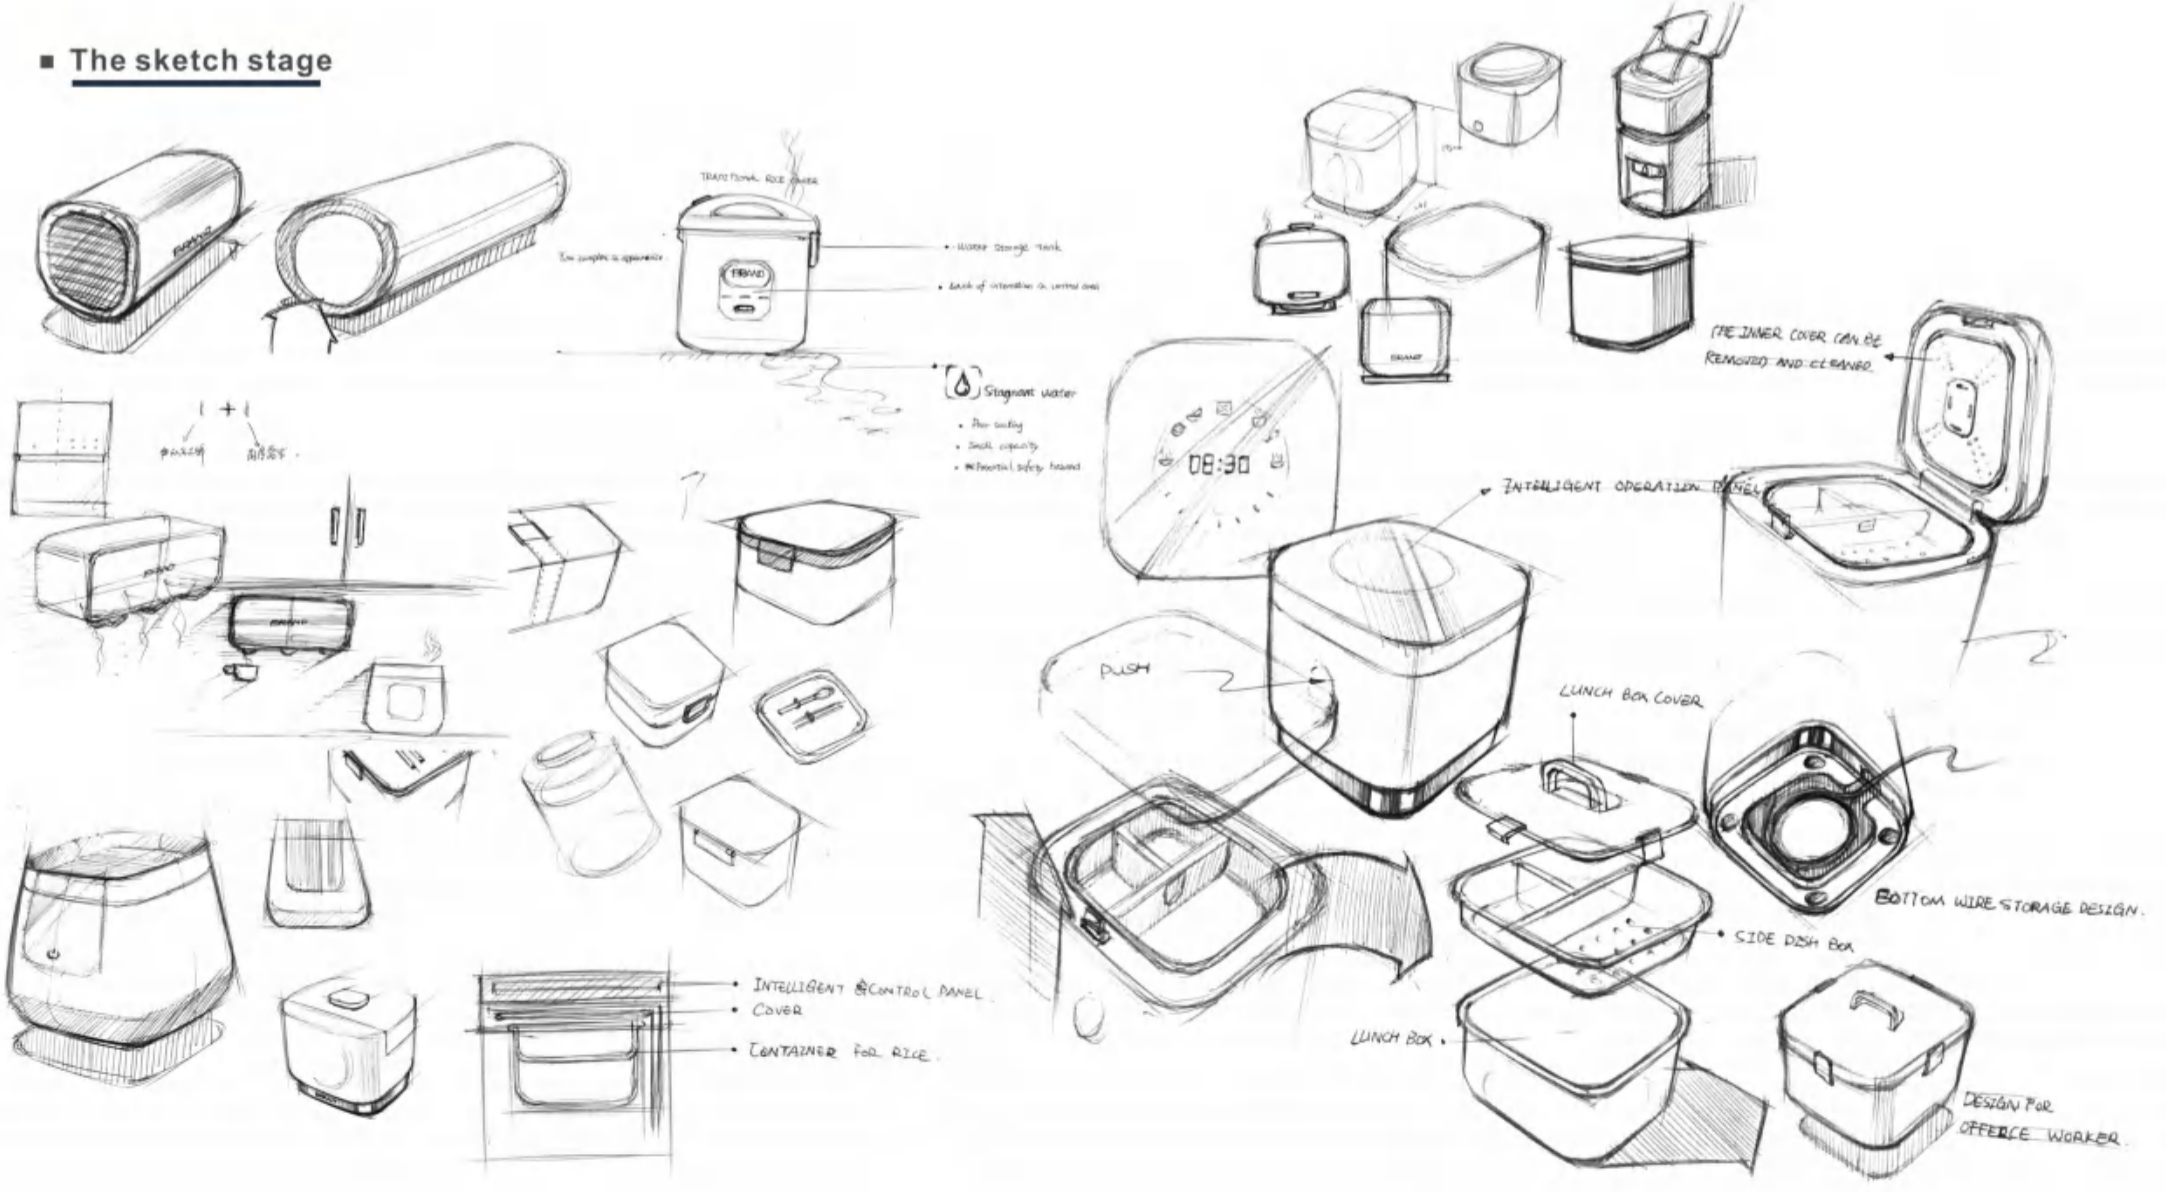

でんきがま

PERSONAL ■ RICE COOKER

Convenient for workers' healthy meals lunchbox design

でんきがま

PERSONAL ■
RICE COOKER

Convenient for workers' healthy
meals lunchbox design

NEW
Interaction

AI +

New voice interaction, change the traditional kitchen
experience, more intelligent, more sanitary, more
efficient.

LUNCH BOX DESIGN

The inner pot of the rice cooker can become a lunch box with good heat preservation. This design not only simplifies the use of tableware but also saves a lot of cleaning work.

Hidden bottom design

Convenient for workers' healthy meals
Lunchbox design