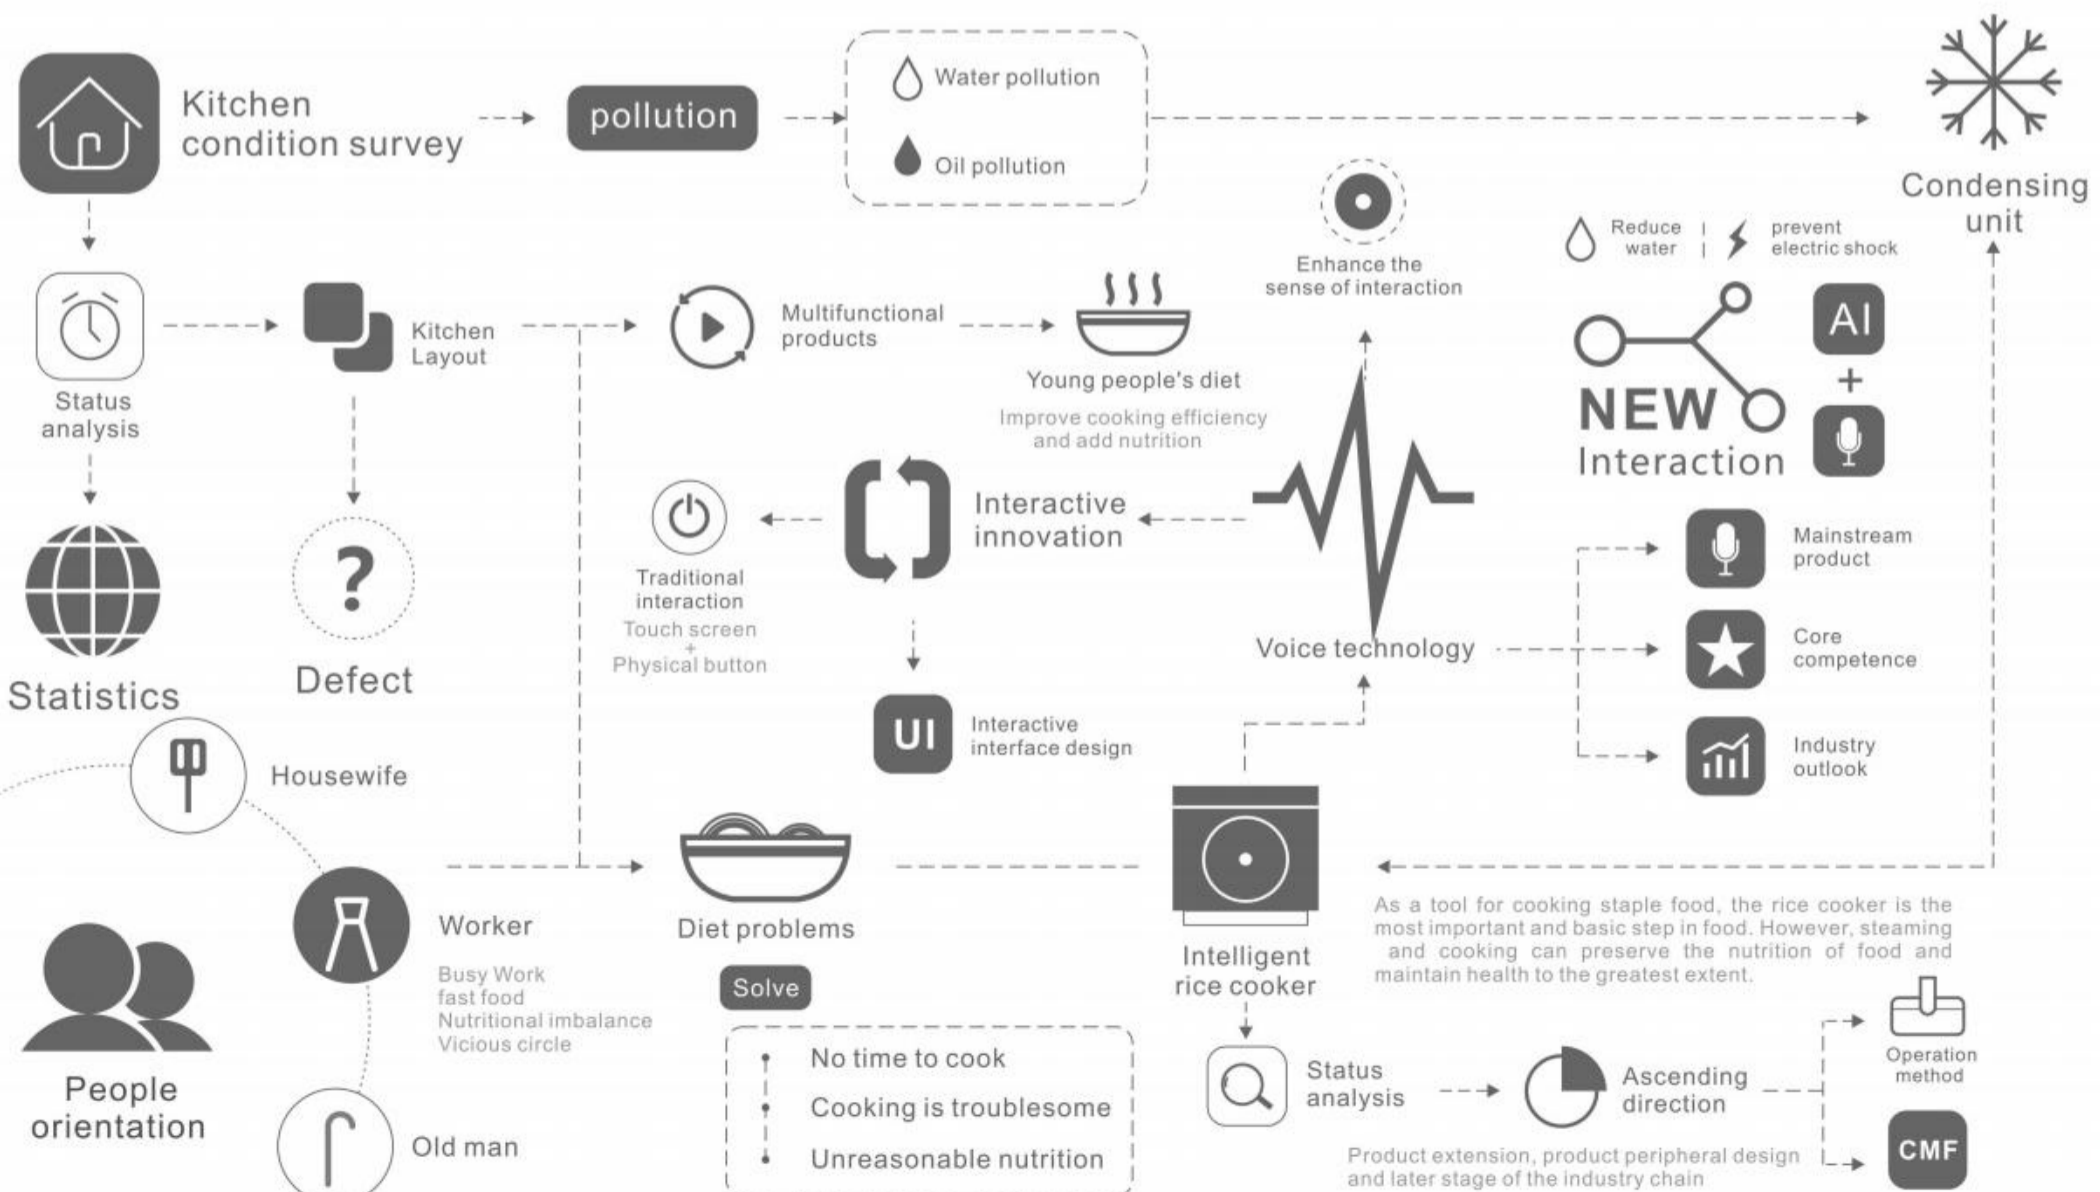

でんきがま

PERSONAL ■ RICE COOKER

Convenient for workers' healthy meals lunchbox design

でんきがま

PERSONAL ■
RICE COOKER

Convenient for workers' healthy
meals lunchbox design

NEW
Interaction

AI +

New voice interaction, change the traditional kitchen
experience, more intelligent, more sanitary, more
efficient.

LUNCH BOX DESIGN

The inner pot of the rice cooker can become a lunch box with good heat preservation. This design not only simplifies the use of tableware but also saves a lot of cleaning work.

Hidden bottom design

Convenient for workers' healthy meals
Lunchbox design