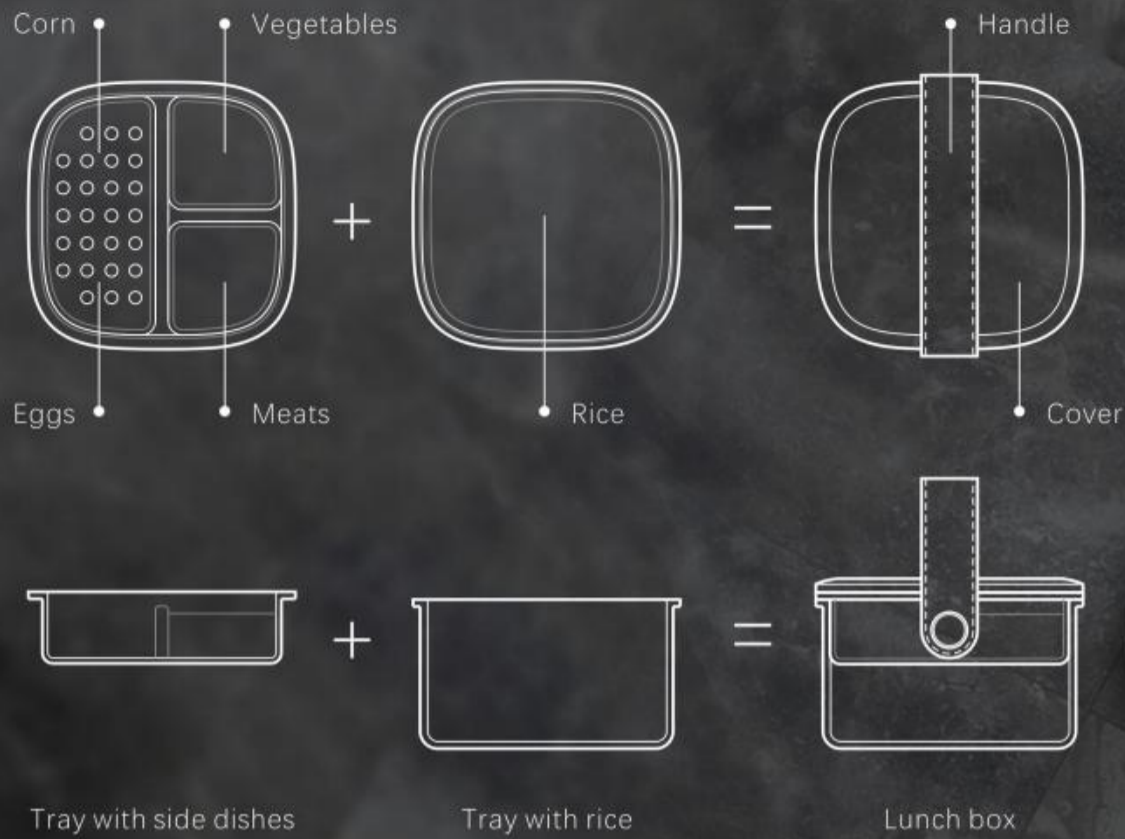

でんきがま

PERSONAL ■ RICE COOKER

Convenient for workers' healthy meals lunchbox design

でんきがま

PERSONAL ■
RICE COOKER

Convenient for workers' healthy
meals lunchbox design

NEW
Interaction

AI +

New voice interaction, change the traditional kitchen
experience, more intelligent, more sanitary, more
efficient.

LUNCH BOX DESIGN

The inner pot of the rice cooker can become a lunch box with good heat preservation. This design not only simplifies the use of tableware but also saves a lot of cleaning work.

Hidden bottom design

Convenient for workers' healthy meals
Lunchbox design