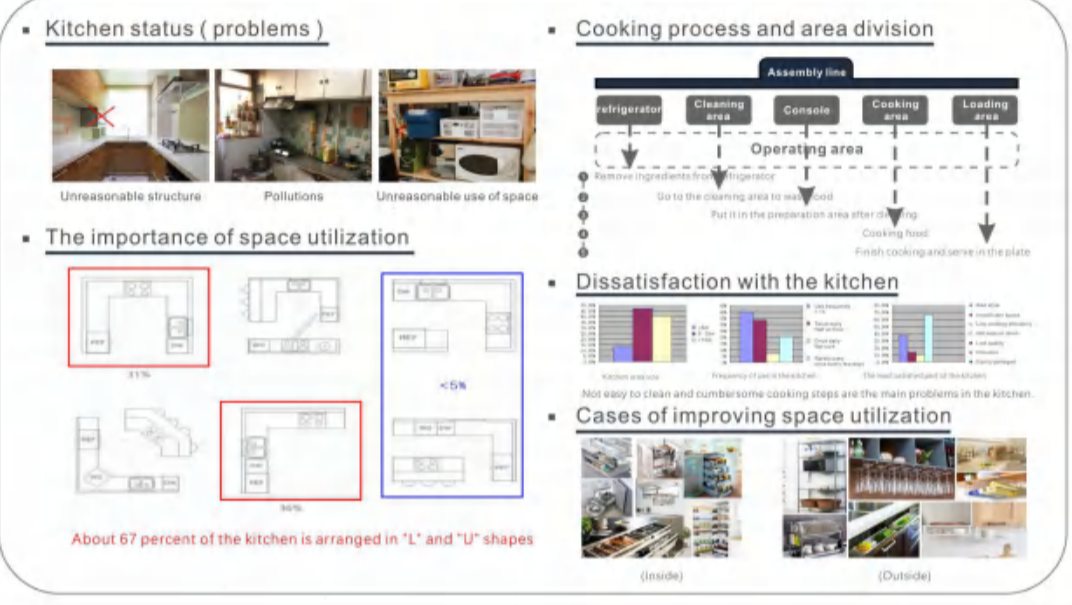

でんきがま

PERSONAL ■ RICE COOKER

Convenient for workers' healthy meals lunchbox design

でんきがま

PERSONAL ■
RICE COOKER

Convenient for workers' healthy
meals lunchbox design

NEW
Interaction

AI +

New voice interaction, change the traditional kitchen
experience, more intelligent, more sanitary, more
efficient.

LUNCH BOX DESIGN

The inner pot of the rice cooker can become a lunch box with good heat preservation. This design not only simplifies the use of tableware but also saves a lot of cleaning work.

Hidden bottom design

Convenient for workers' healthy meals
Lunchbox design